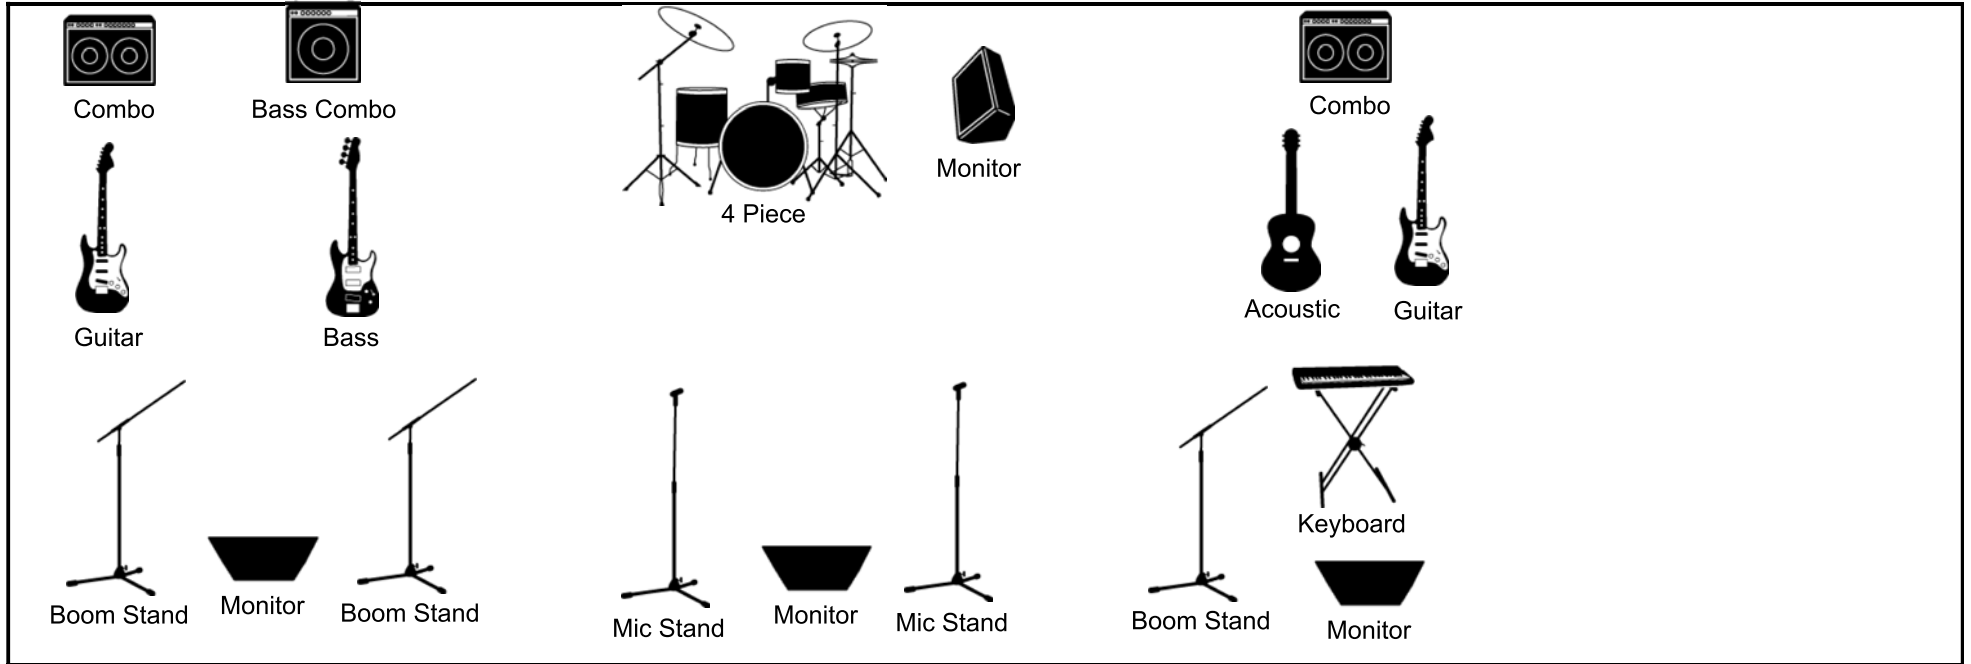

# STAGE PLOT DESIGNER

BAND NAME

Radio Riot

VENUE

SHOW DATE / TIME

STAGE

INPUT LIST

1	Kick	9	Guitar Stage Left	17	Vocals Center Stage Female
2	Snare	10	Bass Stage Left	18	Vocals Stage Right Guitar
3	Hi Hats	11	Guitar Stage Right	19	Stage Left To Right
4	Rack Tom	12	DI For Acoustic Guitar	20	Jared / Dave / Marco
5	Floor Tom	13	Stereo DI For (2) Keyboards	21	Francine / Frog
6	Overhead L	14	Vocals Stage Left Guitar	22	Phil (Drums)
7	Overhead R	15	Vocals Stage Left Bass	23	
8	SPDS Drum Pads	16	Vocals Center Stage Male	24	