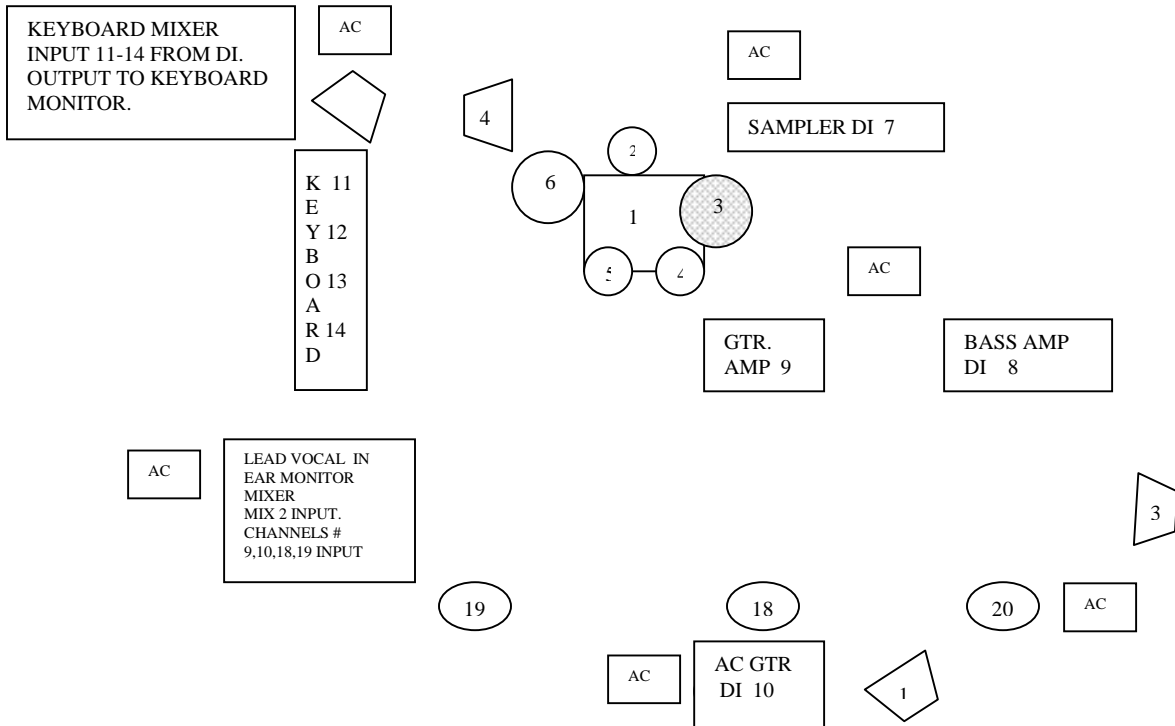

STAGE PLOT

THE TOUCH

10-03-2007

MONITOR	
AC QUAD BOX	
VOCAL MIC	